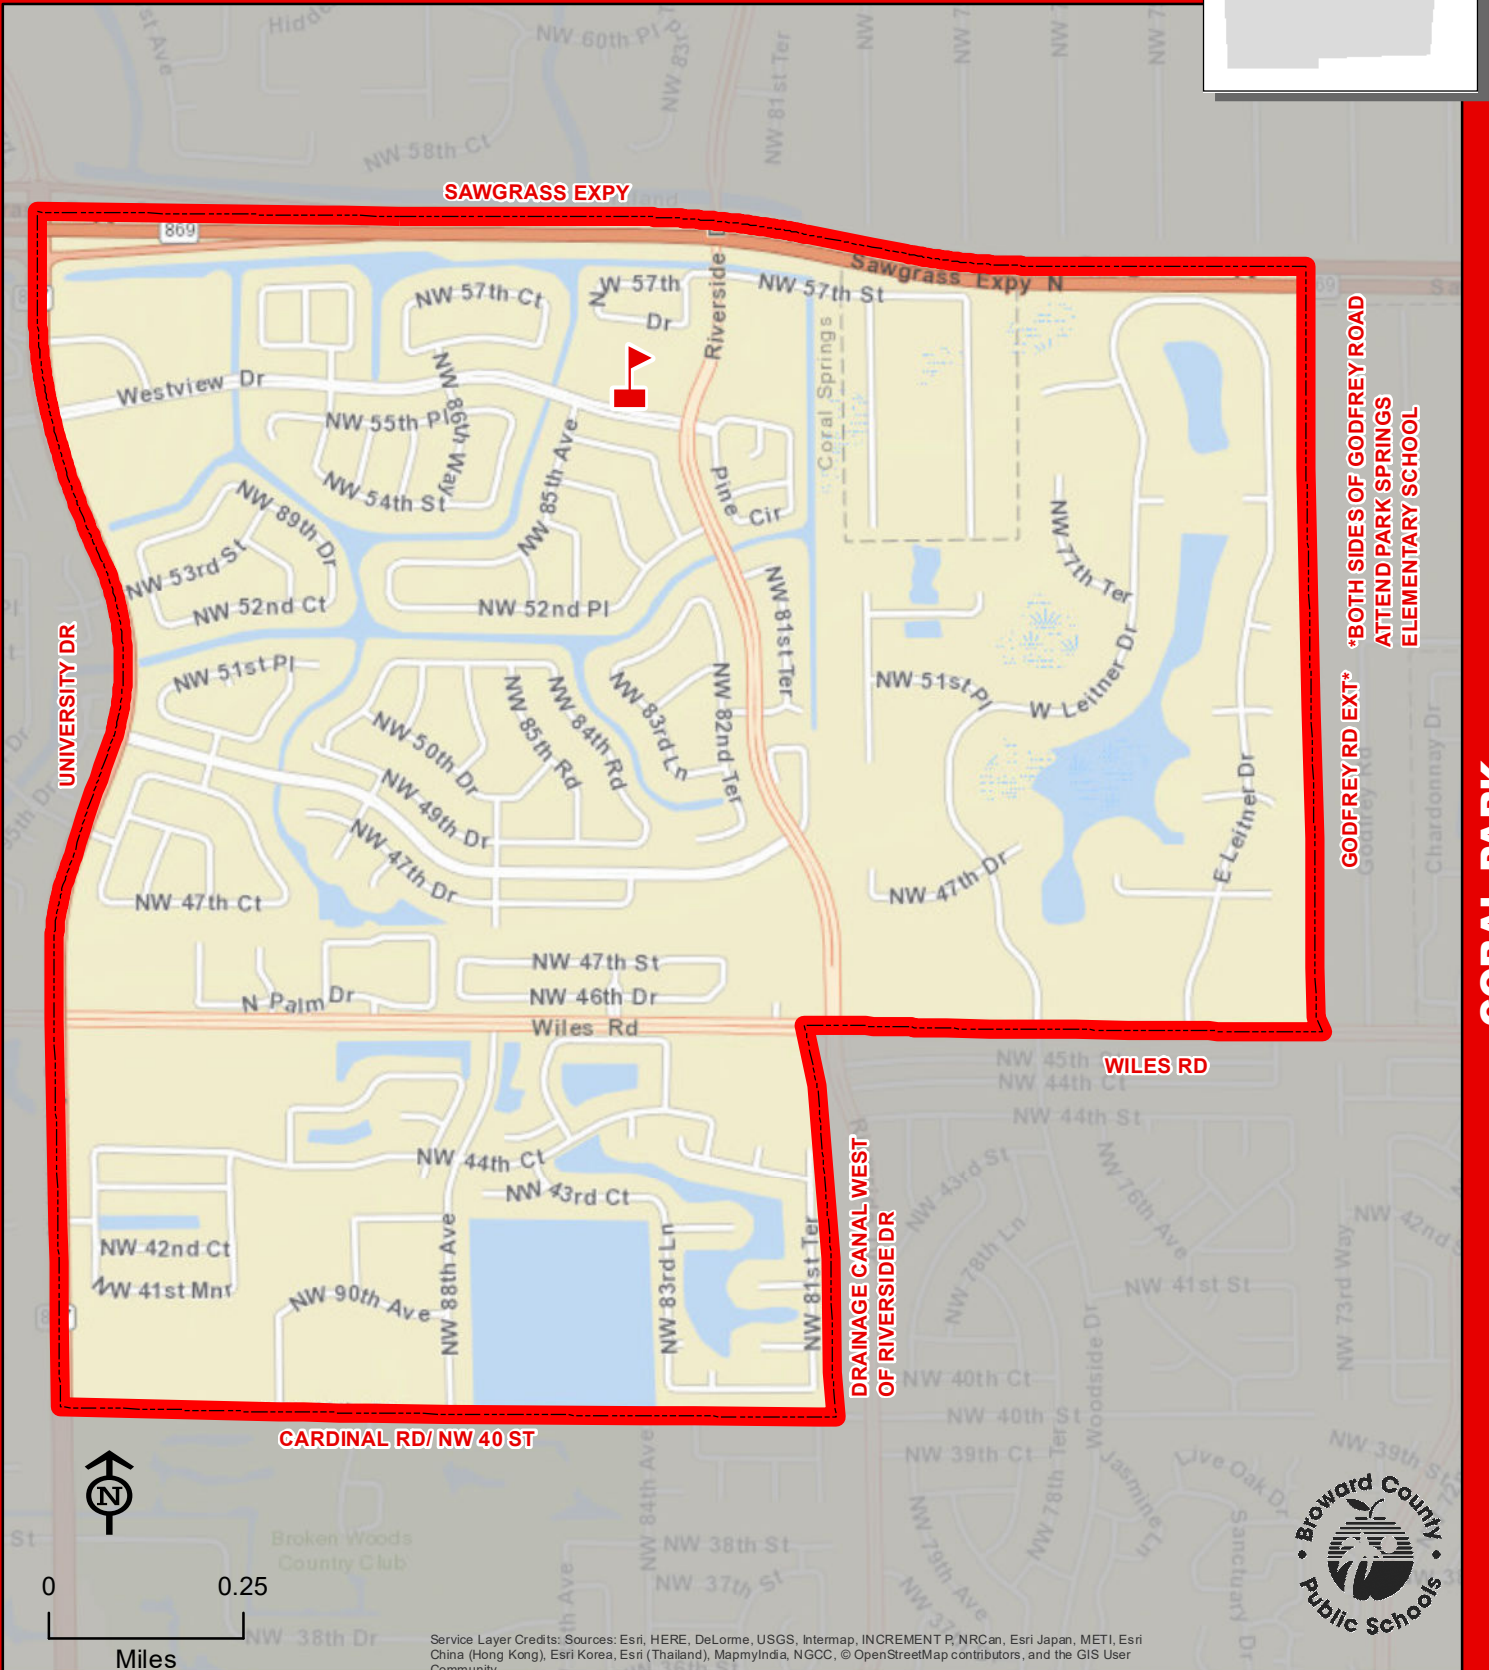

CORAL PARK ELEMENTARY SCHOOL

8401 WESTVIEW DRIVE
 CORAL SPRINGS, FLORIDA 33067
 754-322-5850

Innovative Program

GODFREY RD EXT* - BOTH SIDES OF GODFREY ROAD
 ATTEND PARK SPRINGS
 ELEMENTARY SCHOOL

CORAL PARK

Service Layer Credits: Sources: Esri, HERE, DeLorme, USGS, Intermap, INCREMENT P, NRCan, Esri Japan, METI, Esri China (Hong Kong), Esri Korea, Esri (Thailand), MapmyIndia, NGCC, © OpenStreetMap contributors, and the GIS User Community

THIS MAP IS FOR CONCEPTUAL PURPOSES ONLY AND SHOULD NOT BE USED FOR LEGAL BOUNDARY DETERMINATIONS